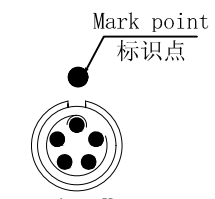

Plug front view
插头前视图

view K
K向孔位排列

REV/版本	A1	SHEET: 1 OF 1	名称	PART NAME

DRAWN BY:
绘图:PD03 2024.05.28
 CHECKED BY:
审核:Z01 2024.05.28
 APPROVED BY:
核准:PD05 2024.05.28

美易连电子科技(深圳)有限公司
 Meiyilian electronic technology(shenzhen)Co.,Ltd.

GENERAL TOLERANCE
 (UNLESS SPECIFIED)
 ≤10 ±0.1
 <10~≤20 ±0.15
 <20~≤50 ±0.3
 Angle ±1°

单位
UNT: mm
 比例
SCALE: 1: 1
 SIZE: A4

名称
PART NAME
 PWA-0P 90° 弯角插头 (不带护套式尾帽)
 PWA-0P 90° Angle Plug
 (without jacketed tail cap)
 型号
PART NAME
 PWA. 0P. 305. PKAC48GZ