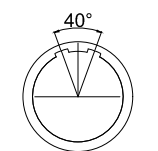

Plug front view
插头前视图

view K
K向孔位排列

REV/版本	A1	SHEET: 1 OF 1	名称	PART NAME

DRAWN BY:
绘图:PD03 2024.05.28
 CHECKED BY:
审核:Z01 2024.05.28
 APPROVED BY:
核准:PD05 2024.05.28

美易连电子科技(深圳)有限公司
 Meiyilian electronic technology(shenzhen)Co.,Ltd.

GENERAL TOLERANCE
 (UNLESS SPECIFIED)
 ≤10 ±0.1
 <10~≤20 ±0.15
 <20~≤50 ±0.3
 Angle ±1°

单位
UNT: mm
 比例
SCALE: 1: 1
 SIZE: A4

名称
PART NAME
 PWA-0P 90° 弯角插头 (不带护套式尾帽)
 PWA-0P 90° Angle Plug
 (without jacketed tail cap)
 型号
PART NAME
 PWA. 0P. 305. PKAC48GZ