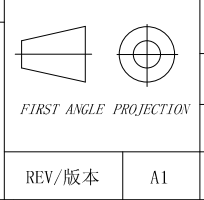

Plug front view
插头前视图

view K
K向孔位排列

REV/版本	A1	SHEET: 1 OF 1	名称	PART NAME

DRAWN BY:
绘图:PD03 2024.05.28
 CHECKED BY:
审核:Z01 2024.05.28
 APPROVED BY:
核准:PD05 2024.05.28

美易连电子科技(深圳)有限公司
 Meiyilian electronic technology(shenzhen)Co.,Ltd.

GENERAL TOLERANCE
 (UNLESS SPECIFIED)
 ≤10 ±0.1
 <10~≤20 ±0.15
 <20~≤50 ±0.3
 Angle ±1°

单位
UNT: mm
 比例
SCALE: 1: 1
 SIZE: A4

名称
PART NAME
 PWA-0P 90° 弯角插头 (不带护套式尾帽)
 PWA-0P 90° Angle Plug
 (without jacketed tail cap)
 型号
PART NAME
 PWA. 0P. 305. PKAC48GZ