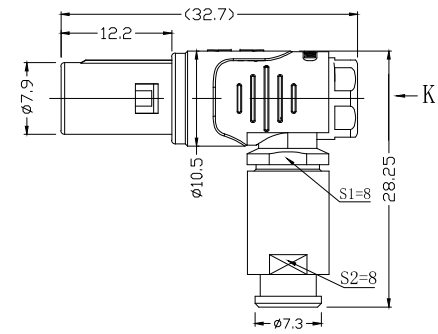

Mechanical data/机械特性:

Vibration/振动 : 15g[10Hz~2000Hz]
 Endurance (Shell)/机械寿命 : 1200+

2. 电气性能

Insert Configuration/针芯配置:0P.305 5Low Voltage
 Pin Size/接触件直径:φ0.7mm
 Contact resistance接触电阻:≤12.5mΩ
 Insulation resistance/绝缘电阻:5000MΩ (测试电压500V(DC))
 Withstand voltage/耐电压:1200V(AC)
 Rated working current额定工作电流:6.5A
 Cable/配接电缆:φ4.0mm-φ4.6mm

Other Specification/其它规格:

Contact PIN/接触体 : Gold plated Tin bronze/锡青铜镀金
 Housing Material/外壳材质 : PSU

Other Shell Material/其它壳体材质: PSU

Insulator material/绝缘体材料: PEEK

IP Rating/防护等级 : IP50

*ALL MATERIALS ARE RoHS COMPLIANT/所有材料均符合RoHS要求.

Plug front view
插头前视图

view K
K向孔位排列

REV/版本	A1	SHEET: 1 OF 1	名称	PART NAME

DRAWN BY:
绘图:PD03 2024.05.28
 CHECKED BY:
审核:Z01 2024.05.28
 APPROVED BY:
核准:PD05 2024.05.28

美易连电子科技(深圳)有限公司
 Meiyilian electronic technology(shenzhen)Co.,Ltd.

GENERAL TOLERANCE
 (UNLESS SPECIFIED)
 ≤10 ±0.1
 <10~≤20 ±0.15
 <20~≤50 ±0.3
 Angle ±1°

单位
UNT: mm
 比例
SCALE: 1: 1
 SIZE: A4

名称
PART NAME
 PWA-0P 90° 弯角插头 (不带护套式尾帽)
 PWA-0P 90° Angle Plug
 (without jacketed tail cap)
 型号
PART NAME
 PWA. 0P. 305. PKAC48GZ