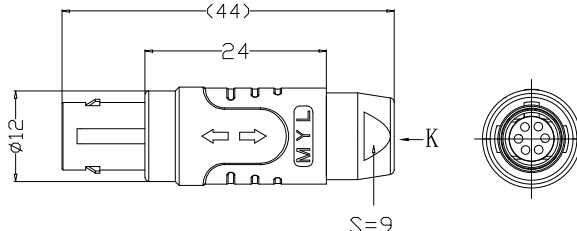

Mechanical data/机械特性:

Vibration/振动 : 15g[10Hz~2000Hz]  
 Shock Resistance/冲击 : 100g[6ms]  
 Endurance (Shell)/机械寿命 : 5000+  
 Cable/配接电缆:  $\phi$ 2.1mm- $\phi$ 3.0mm

2. 电气性能

Insert Configuration/针芯配置: 1BP.306 6Low Voltage  
 Pin Size/接触件直径:  $\phi$ 0.7mm  
 Contact resistance接触电阻:  $\leq$ 12.5m $\Omega$   
 Insulation resistance/绝缘电阻: 5000M $\Omega$  (测试电压500V(DC))  
 Withstand voltage/耐电压: 1050V(AC)  
 Rated working current额定工作电流: 7.0A

Plug front view  
插头前视图

view K  
K向孔位排列

| REV/版本 | DESCRIPTION/变更内容 | DATE/日期 | DRAWN BY/绘制 |
|--------|------------------|---------|-------------|
|        |                  |         |             |

|   |  |  |   |
|---|--|--|---|
| DRAWN BY:<br>绘图: P003<br>2024.05.28<br>CHECKED BY:<br>审核: Z01<br>2024.05.28<br>APPROVED BY:<br>核准: P005<br>2024.05.28                             |  美易连电子科技(深圳)有限公司<br>Meiyilian electronic technology(shenzhen)Co.,Ltd. |  | 名称<br>PART NAME<br>TG-1BP直式插头(不带护套式尾帽)<br>TG-1BP Straight Plug<br>(without jacketed tail cap) |
|   |  |  |   |
| GENERAL TOLERANCE<br>(UNLESS SPECIFIED)<br>$\leq$ 10 $\pm$ 0.1<br>$<$ 10° $\leq$ 20° $\pm$ 0.15<br>$>$ 20° $\leq$ 50° $\pm$ 0.3<br>Angle $\pm$ 1° | FIRST ANGLE PROJECTION<br>  | 型号<br>PART NAME<br>TGA.1BP.306.KWLAD32                                       | 型号<br>PART NAME<br>TGA.1BP.306.KWLAD32  |
| REN/版本<br>A1  | SHEET: 1 OF 1  | 单位<br>UNIT: mm<br>比例<br>SCALE: 1:1<br>型号<br>PART NAME<br>TGA.1BP.306.KWLAD32 | 名称<br>PART NAME<br>TG-1BP直式插头(不带护套式尾帽)<br>TG-1BP Straight Plug<br>(without jacketed tail cap) |