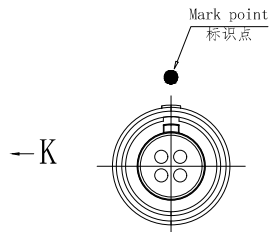

Mechanical data/机械特性:

Vibration/振动: 15g[10Hz~2000Hz]
 Shock Resistance/冲击: 100g[6ms]
 Endurance (Shell)/机械寿命: 5000+
 Cable/配接电缆: $\phi 8.1\text{mm} - \phi 9.0\text{mm}$

2. 电气性能

Insert Configuration/针芯配置: 2BP, 304 4Low Voltage
 Pin Size/接触件直径: $\phi 1.3\text{mm}$
 Contact resistance接触电阻: $\leq 5\text{m}\Omega$
 Insulation resistance/绝缘电阻: 5000Ω (测试电压500V(DC))
 Withstand voltage/耐电压: 1850V(AC)
 Rated working current额定工作电流: 15.0A

Socket front view
插座前视图

view K
K向孔位排列

Other Specification/其它规格:

Contact PIN/接触体: Gold plated Tin bronze/锡青铜镀金
 Housing Material/外壳材质: PEEK
 Other Shell Material/其它壳体材质: 铜镀镍
 Insulator material/绝缘体材料: PPS
 IP Rating/防护等级: IP50