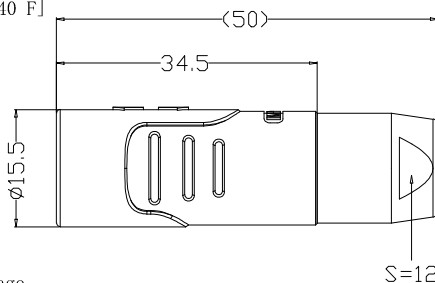

Mechanical data/机械特性:

Vibration/振动: 15g[10Hz~2000Hz]
 Shock Resistance/冲击: 100g[6ms]
 Endurance (Shell)/机械寿命: 5000+
 Cable/配接电缆: $\phi 8.1\text{mm} - \phi 9.0\text{mm}$

2. 电气性能

Insert Configuration/针芯配置: 2BP, 304 4Low Voltage
 Pin Size/接触件直径: $\phi 1.3\text{mm}$
 Contact resistance接触电阻: $\leq 5\text{m}\Omega$
 Insulation resistance/绝缘电阻: 5000Ω (测试电压500V(DC))
 Withstand voltage/耐电压: 1850V(AC)
 Rated working current额定工作电流: 15.0A

Socket front view
插座前视图

view K
K向孔位排列

Other Specification/其它规格:

Contact PIN/接触体: Gold plated Tin bronze/锡青铜镀金
 Housing Material/外壳材质: PEEK
 Other Shell Material/其它壳体材质: 铜镀镍
 Insulator material/绝缘体材料: PPS
 IP Rating/防护等级: IP50

*ALL MATERIALS ARE RoHS COMPLIANT/所有材料均符合RoHS要求.

| | | | | |
|------------------------------------------------------------------------------------------------------------------------------------------------------------|--|--------------------------------------------------------------------------------------------------------------------------------------------------------|---------------------------|---------------------------------------------------------------------------------|
| DRAWN BY: 绘图: P003 2024.05.28 | |  美易连电子科技(深圳)有限公司 Meiyilian electronic technology(shenzhen)Co.,Ltd. | | |
| CHECKED BY: 审核: Z01 2024.05.28 | | | 名称 | DHA-2BP浮动式插座(不带护套式尾帽) DHA-2BP Floating socket (without jacketed tail cap) |
| APPROVED BY: 核准: P005 2024.05.28 | | | UNIT: mm 比例 SCALE: 1:1 | 型号 PART NAME: DHA, 2BP, 304, KWLLD92 |
| GENERAL TOLERANCE (UNLESS SPECIFIED) $\leq 10 \pm 0.1$ $< 10^{\circ} \leq 20 \pm 0.15$ $< 20^{\circ} \leq 50 \pm 0.3$ Angle $\pm 1^{\circ}$ | |  FIRST ANGLE PROJECTION | 名称 PART NAME | 型号 PART NAME |
| REV/版本 A1 | | SH#T: 1 OF 1 | | |