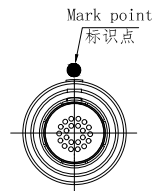

1. Product main performance/产品主要性能指标:

Operating Temperature/工作温度: $-55^{\circ}\text{C} \sim 150^{\circ}\text{C}$
Humidity(max)/最大潮湿: $\leq 95\%$ [at 60 deg C / 140 F]
Shielding /屏蔽性能: 75dB(10MHz) 40dB(1GHz)
Salt Spray Corrosion/盐雾: 96hr

Mechanical data/机械特性:

Vibration/振动: 15g[10Hz~2000Hz]
Shock Resistance/冲击: 100g[6ms]
Endurance (Shell)/机械寿命: 5000+
Cable/配接电缆: $\phi 5.1\text{mm} - \phi 6.0\text{mm}$

2. 电气性能

Insert Configuration/针芯配置: 3BP. 322 22Low Voltage
Pin Size/接触件直径: $\phi 0.7\text{mm}$
Contact resistance接触电阻: $\leq 4.5\text{m}\Omega$
Insulation resistance/绝缘电阻: 5000M Ω (测试电压500V(DC))
Withstand voltage/耐电压: 1000V(AC)
Rated working current额定工作电流: 5.5A

Other Specification/其它规格:

Contact PIN/接触体: Gold plated Tin bronze/锡青铜镀金
Housing Material/外壳材质: PEEK
Other Shell Material/其它壳体材质: 铜电镀
Insulator material/绝缘体材料: PEEK
IP Rating/防护等级: IP50

*ALL MATERIALS ARE RoHS COMPLIANT/所有材料均符合RoHS要求.

REV/版本	DESCRIPTION/变更内容	DATE/日期	DRAWN BY/绘图

S=15