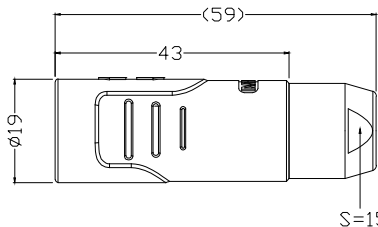

1. Product main performance/产品主要性能指标:

Operating Temperature/工作温度: $-55^{\circ}\text{C} \sim 150^{\circ}\text{C}$
Humidity(max)/最大潮湿: $\leq 95\%$ [at 60 deg C / 140 F]
Shielding /屏蔽性能: 75dB(10MHz) 40dB(1GHz)
Salt Spray Corrosion/盐雾: 96hr

Mechanical data/机械特性:

Vibration/振动: 15g[10Hz~2000Hz]
Shock Resistance/冲击: 100g[6ms]
Endurance (Shell)/机械寿命: 5000+
Cable/配接电缆: $\phi 5.1\text{mm} - \phi 6.0\text{mm}$

2. 电气性能

Insert Configuration/针芯配置: 3BP. 322 22Low Voltage
Pin Size/接触件直径: $\phi 0.7\text{mm}$
Contact resistance接触电阻: $\leq 4.5\text{m}\Omega$
Insulation resistance/绝缘电阻: 5000M Ω (测试电压500V(DC))
Withstand voltage/耐电压: 1000V(AC)
Rated working current额定工作电流: 5.5A

Other Specification/其它规格:

Contact PIN/接触体: Gold plated Tin bronze/锡青铜镀金
Housing Material/外壳材质: PEEK
Other Shell Material/其它壳体材质: 铜电镀
Insulator material/绝缘体材料: PEEK
IP Rating/防护等级: IP50

*ALL MATERIALS ARE RoHS COMPLIANT/所有材料均符合RoHS要求.

REV/版本	DESCRIPTION/变更内容	DATE/日期	DRAWN BY/绘图

S=15