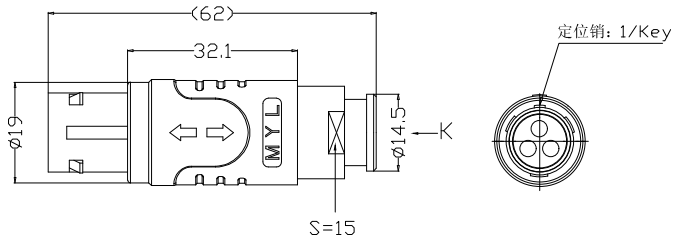

2. 电气性能

Insert Configuration/针芯配置: 3BP, 303 3Low Voltage  
 Pin Size/接触件直径:  $\phi 2.0\text{mm}$   
 Contact resistance接触电阻:  $\leq 3.5\text{m}\Omega$   
 Insulation resistance/绝缘电阻:  $50000\Omega$  (测试电压500V(DC))  
 Withstand voltage/耐电压:  $1900\text{V}$ (AC)  
 Rated working current额定工作电流:  $25.0\text{A}$

REV/版本	DESCRIPTION/变更内容	DATE/日期	DRAWN BY/绘图

DRAWN BY: 绘图: P003	2024.05.28	 美易连电子科技(深圳)有限公司 Meiyilian electronic technology (shenzhen) Co., Ltd.	名称 PART NAME TC-3BP 直式插头 (带护套式尾帽) TG-3BP Straight Plug (with jacketed tail cap)
CHECKED BY: 审核: Z01	2024.05.28		
APPROVED BY: 核准: P006	2024.05.28		
GENERAL TOLERANCE (UNLESS SPECIFIED) $\leq 10 \pm 0.1$ $< 10^{\circ} \leq 20 \pm 0.15$ $< 20^{\circ} \leq 50 \pm 0.3$ AngLe $\pm 1^{\circ}$		单位 UNIT: mm 比例 SCALE: 1: 1 名称 PART NAME TC-3BP 直式插头 (带护套式尾帽) TG-3BP Straight Plug (with jacketed tail cap)	名称 PART NAME TC-3BP 直式插头 (带护套式尾帽) TG-3BP Straight Plug (with jacketed tail cap)
FIRST ANGLE PROJECTION 		名称 PART NAME TC-3BP 直式插头 (带护套式尾帽) TG-3BP Straight Plug (with jacketed tail cap)	名称 PART NAME TC-3BP 直式插头 (带护套式尾帽) TG-3BP Straight Plug (with jacketed tail cap)
REV/版本	AI	名称 PART NAME TC-3BP 直式插头 (带护套式尾帽) TG-3BP Straight Plug (with jacketed tail cap)	名称 PART NAME TC-3BP 直式插头 (带护套式尾帽) TG-3BP Straight Plug (with jacketed tail cap)