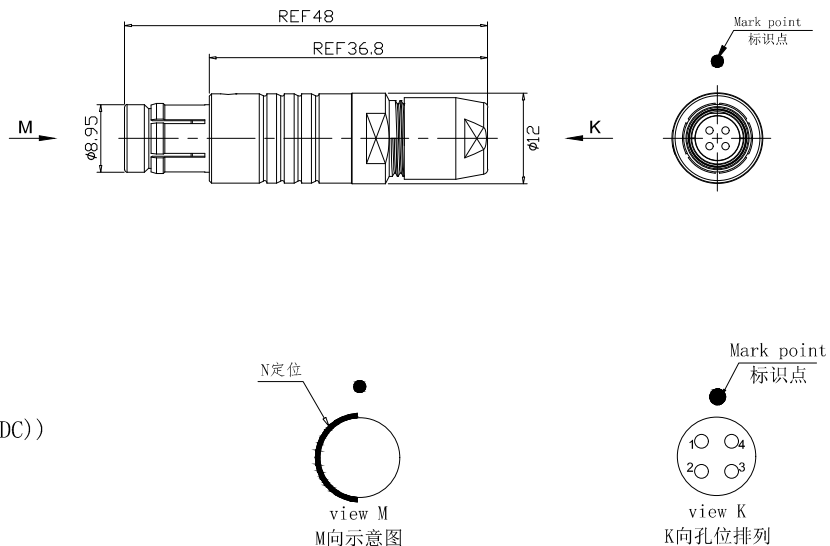

REV/版本	DESCRIPTION/变更内容	DATE/日期	DRAWN BY/绘图

1. Product main performance/产品主要性能指标:

Operating Temperature/工作温度 : -55°C~200°C
Humidity(max)/最大潮湿 : <=95% [at 60 deg C / 140 F]
Shielding /屏蔽性能 : 75dB(10MHz) 40dB(1GHz)
Salt Spray Corrosion/盐雾 : 96hr
P op (max)/最大环境压力 : 60 bar (870 psi)

Mechanical data/机械特性:

Vibration/振动 : 15g[10Hz~2000Hz]
Shock Resistance/冲击 : 100g[6ms]
Endurance (Shell)/机械寿命 : 5000+

2. 电气性能

Insert Configuration/针芯配置:1F.304 4Low Voltage
Pin Size/接触件直径:φ0.9mm
Contact resistance接触电阻:≤9mΩ
Insulation resistance/绝缘电阻:5000MΩ (测试电压500V(DC))
Withstand voltage/耐电压:875V(AC)
Rated working current额定工作电流:10.0A
Cable/配接电缆:φ2.1mm-φ3.0mm

Other Specification/其它规格:

Contact PIN/接触体 :Gold-Tin bronze plating/锡青铜镀金
Housing Material/外壳材质 :black chrome plated brass/黄铜镀黑铬
Other metal spare parts/其余金属件 : nickel plated brass/黄铜镀镍
Insulator material/绝缘材料: PPS
IP Rating/防护等级 :IP68(尾部密封防护处理)

*ALL MATERIALS ARE RoHS COMPLIANT/所有材料均符合RoHS要求.

A

A

B

B

C

C

D

D

DRAWN BY: 绘图:PD03	2024.05.28
CHECKED BY: 审核:Z01	2024.05.28
APPROVED BY: 核准:PD05	2024.05.28

美易连电子科技(深圳)有限公司
Meiyilian electronic technology(shenzhen)Co.,Ltd.

GENERAL TOLERANCE (UNLESS SPECIFIED)	≤10 ±0.1 <10~≤20 ±0.15 <20~≤50 ±0.3 Angle ±1°

	FIRST ANGLE PROJECTION
REV/版本	A1

单位 UNIT: mm	名称 PART NAME
比例 SCALE: 1: 1	型号 PART NAME
SIZE: A4	SHEET: 1 OF 1

TGN-1F 直式插头 (不带护套式尾帽) TGN-1F Straight Plug (without jacketed tail cap)	TGN. 1F. 304. KLD32