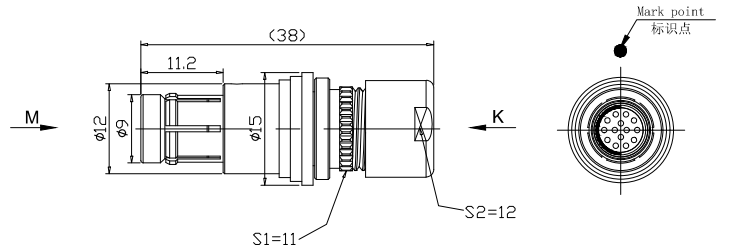

Mechanical data/机械特性:

Vibration/振动 : 15g[10Hz~2000Hz]
 Shock Resistance/冲击 : 100g[6ms]
 Endurance (Shell)/机械寿命 : 5000+

2. 电气性能

Insert Configuration/针芯配置:1F.314 14Low Voltage
 Pin Size/接触件直径:φ0.5mm
 Contact resistance接触电阻:≤15mΩ
 Insulation resistance/绝缘电阻:5000MΩ (测试电压500V(DC))
 Withstand voltage/耐电压:400V(AC)
 Rated working current额定工作电流:2.0A
 Cable/配接电缆:φ4.4mm-φ5.3mm

Other Specification/其它规格:

Contact PIN/接触体 :Gold-Tin bronze plating/锡青铜镀金
 Housing Material/外壳材质 :Pearl-plated chrome brass/黄铜镀珍珠铬
 Other metal spare parts/其余金属件 : nickel plated brass/黄铜镀镍
 Insulator material/绝缘材料: PPS
 IP Rating/防护等级 :IP68(尾部密封防护处理)
 *ALL MATERIALS ARE RoHS COMPLIANT/所有材料均符合RoHS要求.

DRAWN BY: 绘图:PDO3 2024.05.28		 <p>美易连电子科技(深圳)有限公司 Meiyilian electronic technology(shenzhen)Co.,Ltd.</p>												
CHECKED BY: 审核:Z01 2024.05.28														
APPROVED BY: 核准:PDO5 2024.05.28														
GENERAL TOLERANCE (UNLESS SPECIFIED)		 <p>FIRST ANGLE PROJECTION</p>												
≤10	±0.1	<table border="1"> <tr> <td>单位 UNIT: mm</td> <td>名称 PART NAME</td> <td>TLN-1F直式插头(不带护套式尾帽) TLN-1F Straight Plug (without jacketed tail cap)</td> </tr> <tr> <td><10°~≤20</td> <td>±0.15</td> <td></td> </tr> <tr> <td><20°~≤50</td> <td>±0.3</td> <td></td> </tr> <tr> <td>Angle</td> <td>±1°</td> <td></td> </tr> </table>	单位 UNIT: mm	名称 PART NAME	TLN-1F直式插头(不带护套式尾帽) TLN-1F Straight Plug (without jacketed tail cap)	<10°~≤20	±0.15		<20°~≤50	±0.3		Angle	±1°	
单位 UNIT: mm	名称 PART NAME	TLN-1F直式插头(不带护套式尾帽) TLN-1F Straight Plug (without jacketed tail cap)												
<10°~≤20	±0.15													
<20°~≤50	±0.3													
Angle	±1°													
比例 SCALE: 1: 1	型号 PART NAME	TLN. 1F. 314. CLAD55												
尺寸 SIZE: A4	REV/版本	A1												
SHEET: 1 OF 1														