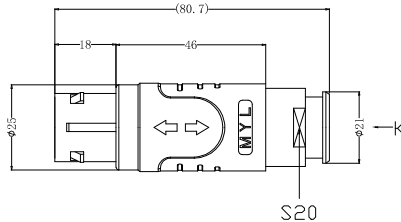

## 2. 电气性能

Insert Configuration/针芯配置:  $4\text{BP}, 306 \text{ 6Low Voltage}$   
 Pin Size/接触件直径:  $\phi 2.0\text{mm}$   
 Contact resistance接触电阻:  $\leq 3.5\text{m}\Omega$   
 Insulation resistance/绝缘电阻:  $5000\text{M}\Omega$  (测试电压 $500\text{V}(\text{DC})$ )  
 Withstand voltage/耐压:  $2000\text{V}(\text{AC})$   
 Rated working current额定工作电流:  $24.0\text{A}$

### Other Specification/其它规格:

Contact PIN/接触体: Gold plated Tin bronze/锡青铜镀金  
 Housing Material/外壳材质: PEEK  
 Other Shell Material/其它壳体材质: 铜镀镍  
 Insulator material/绝缘体材料: PPS  
 IP Rating/防护等级: IP50

\*ALL MATERIALS ARE RoHS COMPLIANT/所有材料均符合RoHS要求.

| REV/版本 | DESCRIPTION/变更内容 | DATE/日期 | DRAWN BY/绘图 |
|--------|------------------|---------|-------------|
|        |                  |         |             |

Plug front view  
插头前视图

view K  
K向孔位排列

DRAWN BY: 绘图: P003 2024.05.28  
 CHECKED BY: 审核: Z01 2024.05.28  
 APPROVED BY: 核准: P005 2024.05.28

FIRST ANGLE PROJECTION

单位  
UNIT: mm

比例  
SCALE: 1: 1

SIZE: A4

REV/版本

A1

SHEET: 1 OF 1

名称  
PART NAME